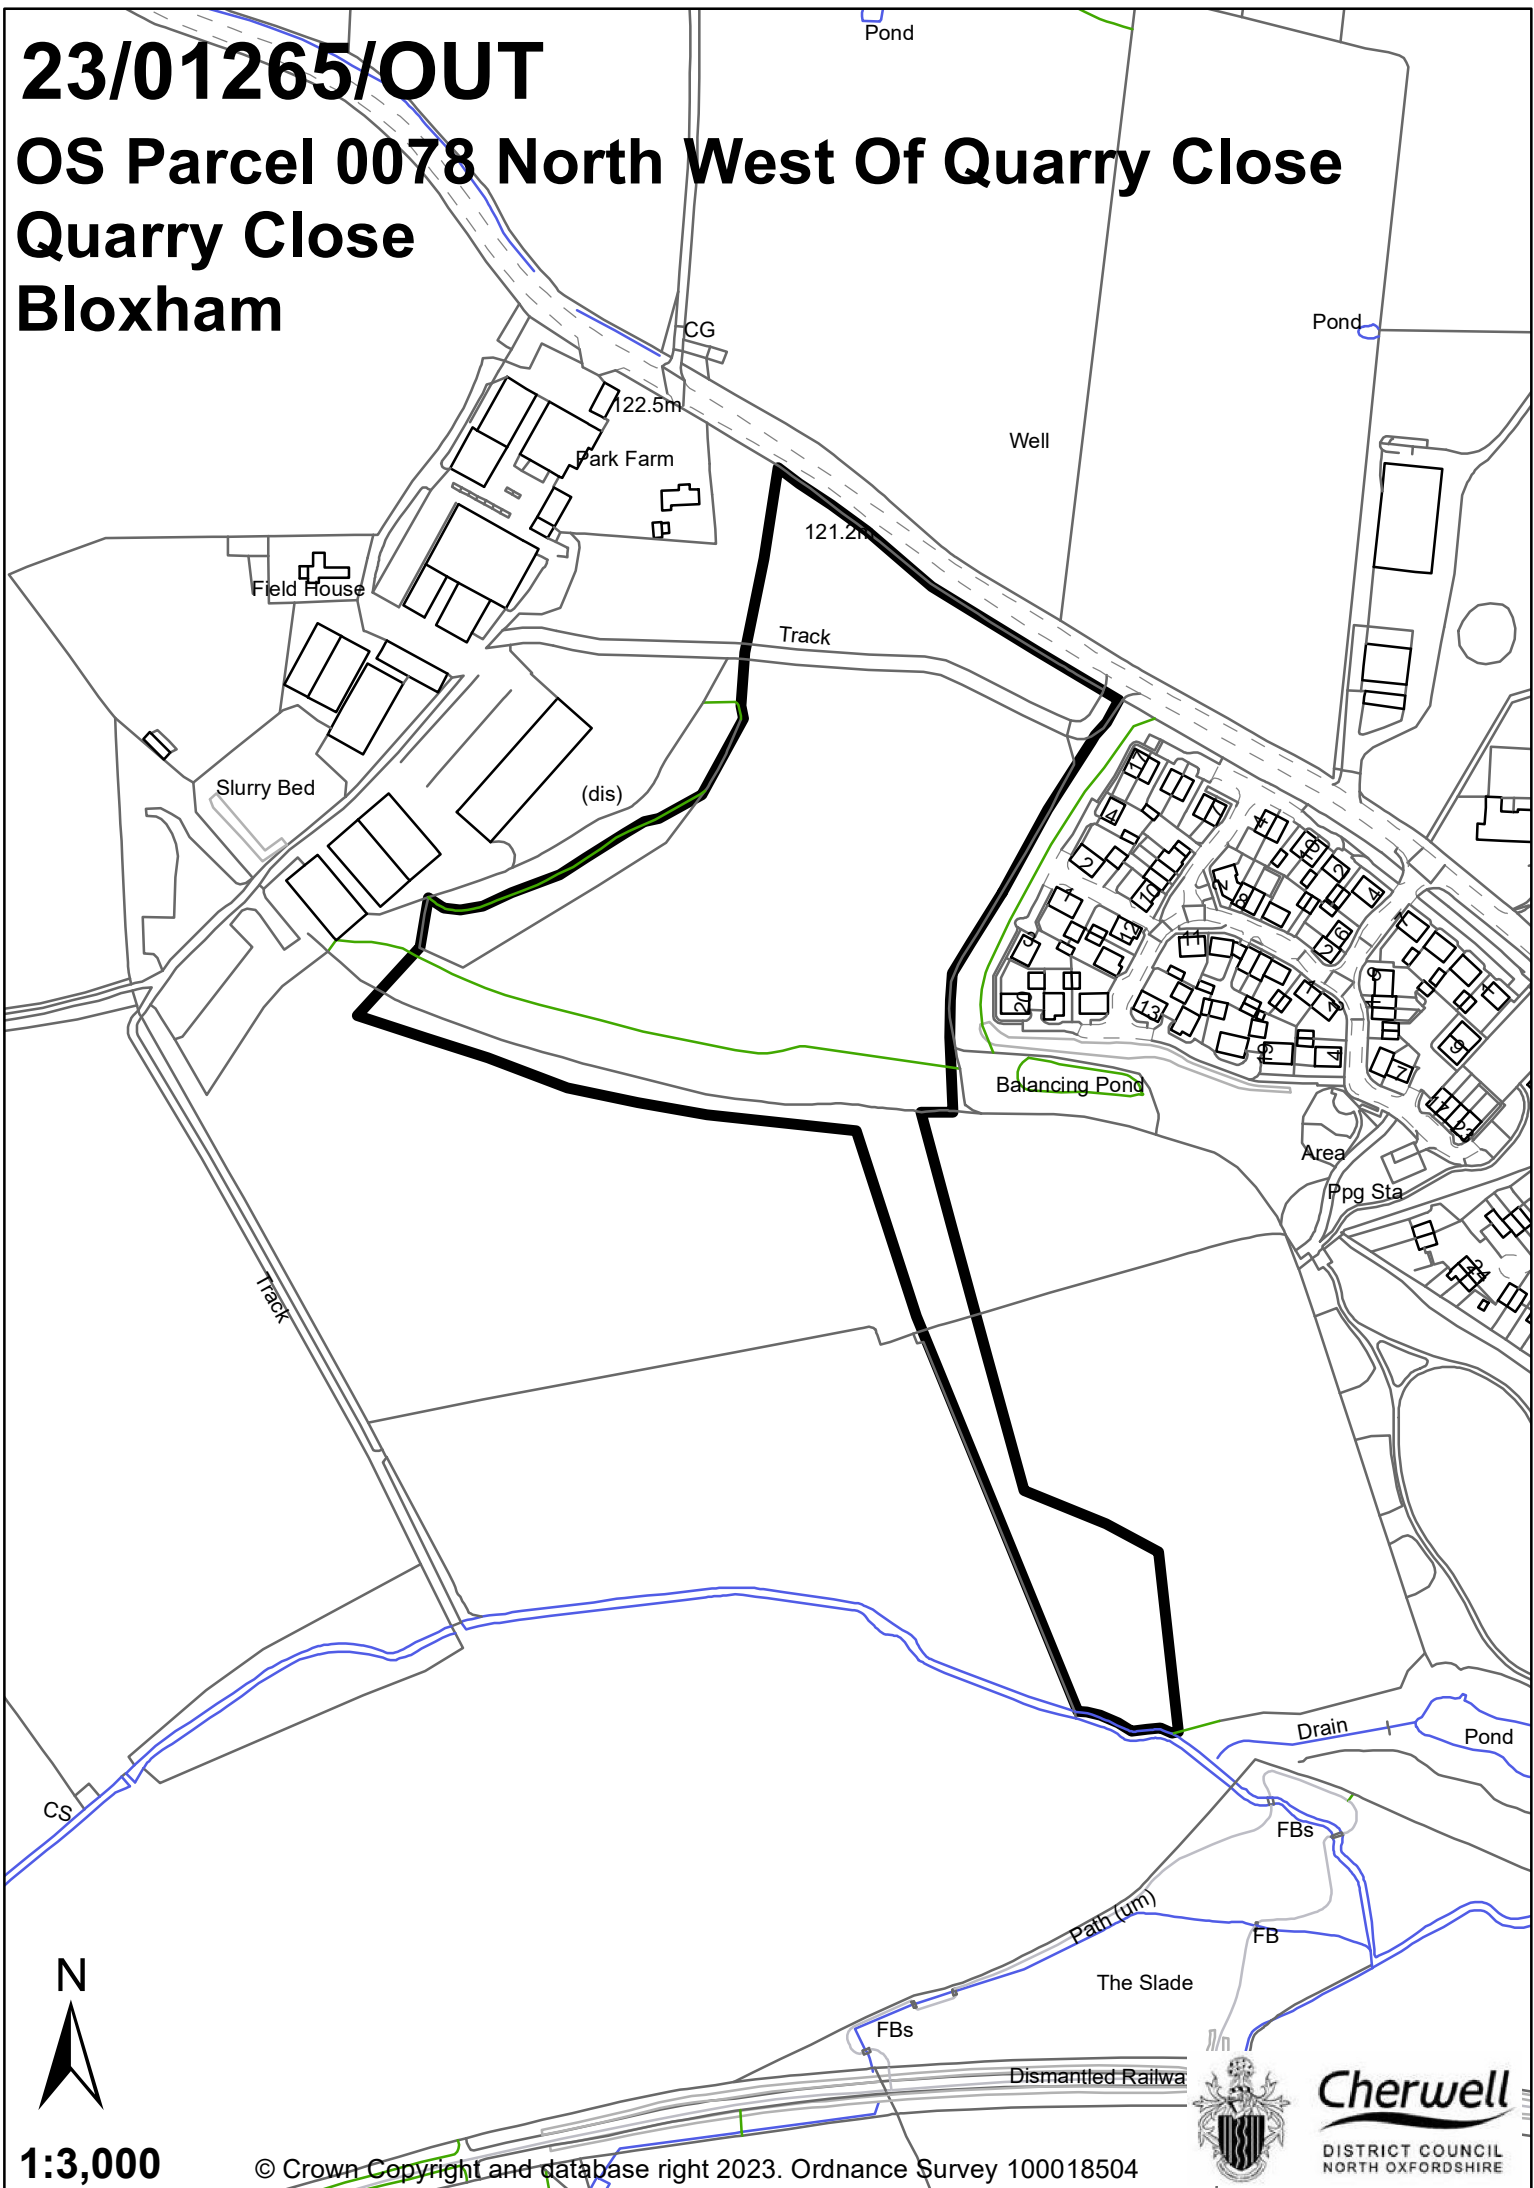

# 23/01265/OUT

## OS Parcel 0078 North West Of Quarry Close Quarry Close Bloxham

1:3,000

© Crown Copyright and database right 2023. Ordnance Survey 100018504

**Cherwell**  
DISTRICT COUNCIL  
NORTH OXFORDSHIRE